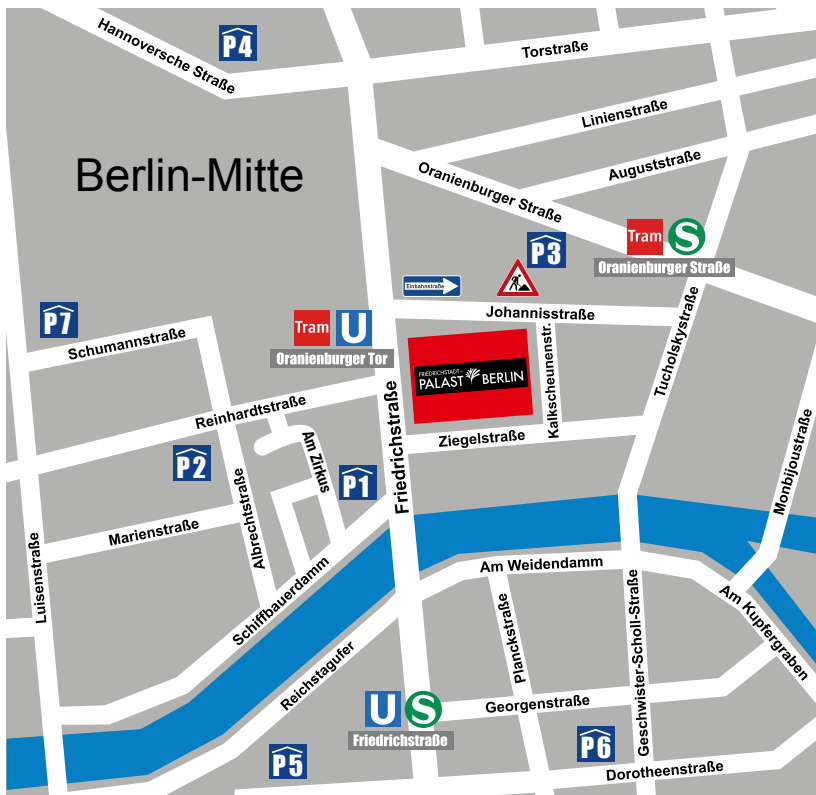

CONSTRUCTION SITE INFORMATION

There are numerous construction sites around the Palast. Please note the marked instructions for your arrival.

P1 PARK ONE Tiefgarage Spreekarree
Friedrichstraße 134-136 / Access via Am Zirkus
Entrance/exit directly opposite the Palast
Underground car park / 227 spaces
60 m / 1 min. on foot
Payment: EC/credit card, PayPal,
Google/Apple Pay

P2 PARK ONE Tiefgarage Reinhardtstraße
Residenz am Deutschen Theater**
Reinhardtstraße 27
Underground car park / 65 spaces
250 m / 3 min. on foot
Payment: EC card

P3 PARK ONE Tiefgarage AM TACHELES
Oranienburger Straße 65
Underground car park / 400 spaces
500 m / 6 min. on foot
Payment: EC/credit card, App, Google/Apple Pay

P4 Hotel Aquino**
Hannoversche Straße 5b
Multistorey car park / 25 spaces
550 m / 7 min. on foot
Payment: cash*, EC card

P5 Hotel Maritim pro Arte – Berlin
Dorotheenstraße 62
Multistorey car park / 120 spaces
700 m / 9 min. on foot
Payment: cash*, EC card at the hotel reception

P6 International Trade Centre
(IHZ) WBM Berlin GmbH
Dorotheenstraße 30
Multi-storey car park / 494 spaces
700 m / 9 min. on foot
Payment: cash*

P7 PARK ONE Tiefgarage Luisenstraße
Luisenstraße 47-52
Multistorey car park / 88 spaces
700 m / 9 min. on foot
Payment: cash*, EC/credit card, PayPal,
Google/Apple Pay